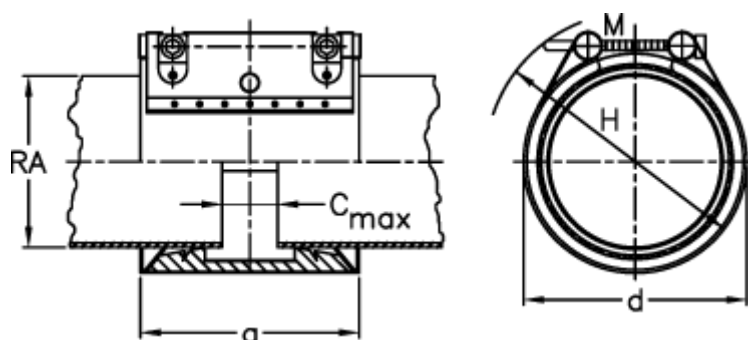

Data Sheet

Article number: 025788500108

Description: Norma Connect pipe coupling
GRIP W4 Ø=108,0 NBR, 16 bar

Measures

a	= 98
C max with insertion band	= 25
d	= 130
H	= 150
M (screw)	= M10
Nominal pressure (bar)	= 16
RA	= 108
RA min-RA max	= 106,9-109,1

Weight a piece = 1.7